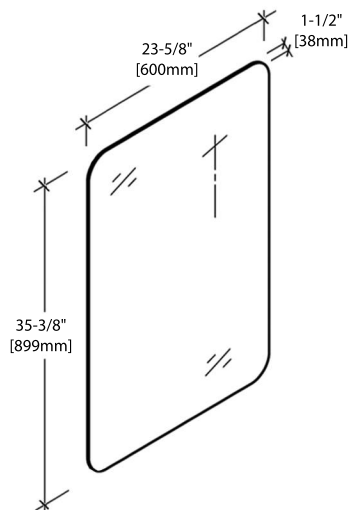

26" VANITY

V8006 26

BACK VIEW

A10 2621 02

32" VANITY

V8006 32

BACK VIEW

A10 3221 02

MIRROR

26" - M6006 26 12

INSTALLATION MANUAL

REQUIRED TOOLS

PARTS INCLUDED