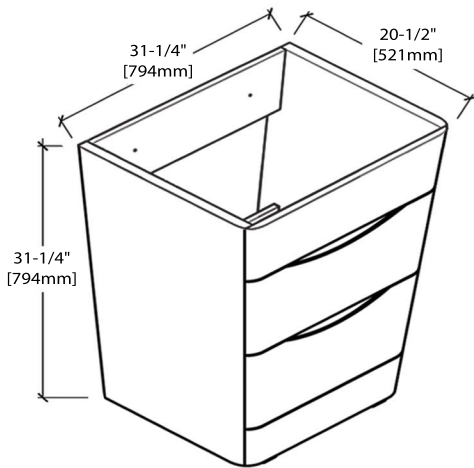

26" VANITY

V8006 26

BACK VIEW

A10 2621 02

32" VANITY

V8006 32

BACK VIEW

A10 3221 02

MIRROR

26" - M6006 26 12

INSTALLATION MANUAL

REQUIRED TOOLS

PARTS INCLUDED