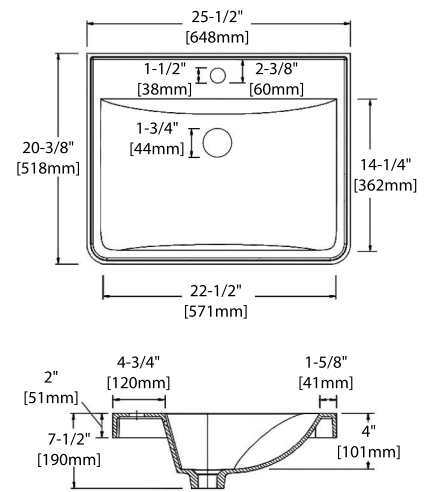

26" VANITY

V8006 26

BACK VIEW

A10 2621 02

32" VANITY

V8006 32

BACK VIEW

A10 3221 02

MIRROR

26" - M6006 26 12

INSTALLATION MANUAL

REQUIRED TOOLS

PARTS INCLUDED