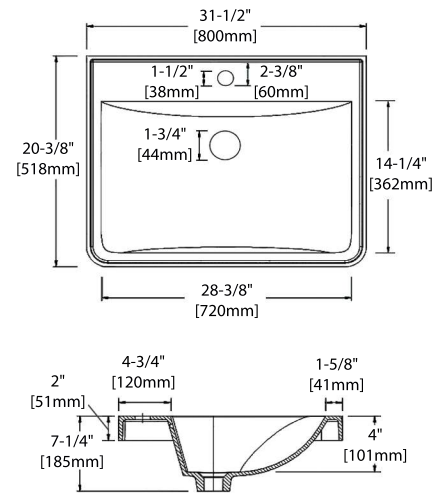

26" VANITY

V8006 26

BACK VIEW

A10 2621 02

32" VANITY

V8006 32

BACK VIEW

A10 3221 02

MIRROR

26" - M6006 26 12

INSTALLATION MANUAL

REQUIRED TOOLS

PARTS INCLUDED