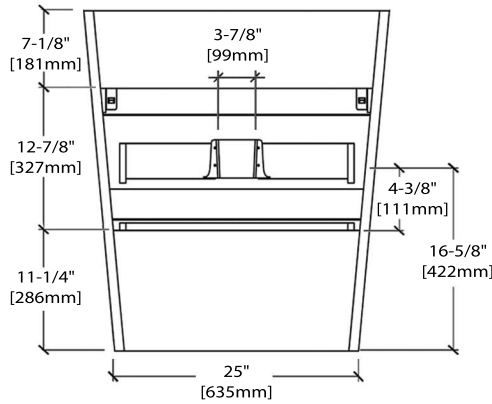

26" VANITY

V8006 26

BACK VIEW

A10 2621 02

32" VANITY

V8006 32

BACK VIEW

A10 3221 02

MIRROR

26" - M6006 26 12

INSTALLATION MANUAL

REQUIRED TOOLS

PARTS INCLUDED