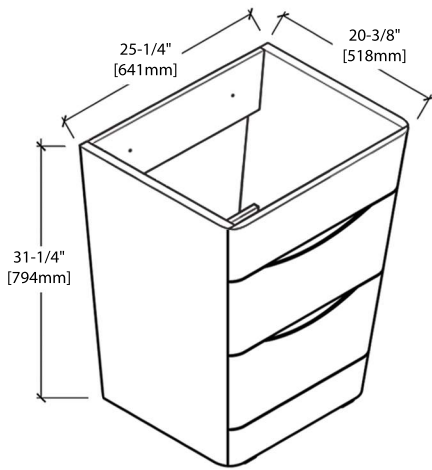

26" VANITY

V8006 26

BACK VIEW

A10 2621 02

32" VANITY

V8006 32

BACK VIEW

A10 3221 02

MIRROR

26" - M6006 26 12

INSTALLATION MANUAL

REQUIRED TOOLS

PARTS INCLUDED