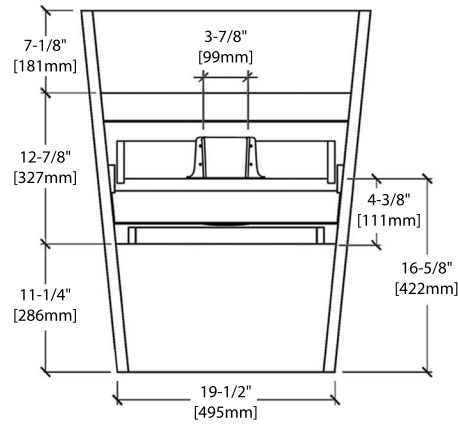

26" VANITY

V8006 26

BACK VIEW

A10 2621 02

32" VANITY

V8006 32

BACK VIEW

A10 3221 02

MIRROR

26" - M6006 26 12

INSTALLATION MANUAL

REQUIRED TOOLS

PARTS INCLUDED